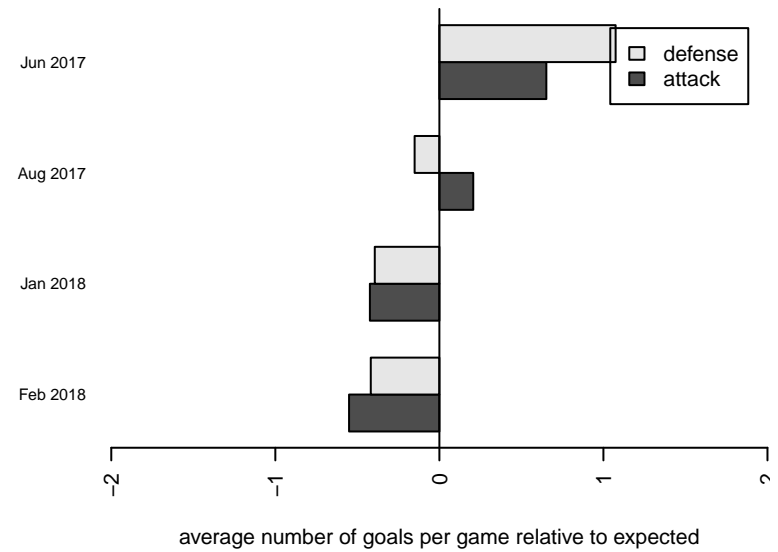

Performance relative to 13 month average