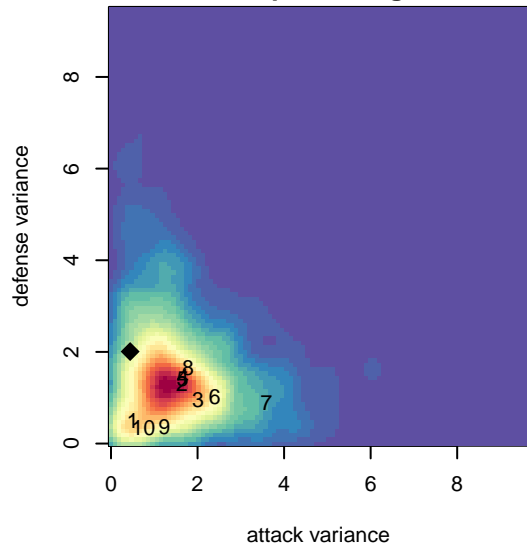

Westside Timbers Copa TS G01

Westside Timbers
 Beaverton, OR
 G01 total strength=1260
 attack=3.33 defense=7.27
 spr league = PTT Win G01 Premier

alt names used:
 Westside Timbers Samba TS G01
 Westside Timbers G01 Samba TS
 WT Copa TS G01 2014
 WT Storm G01

Venues played:
 2017 Clash At the Border Gold/Silver
 2017 Bend Premier Cup Amandine Henry (U17)
 2017 PTT Winter G01 Premier

Westside Timbers Copa TS G01
 Dots are actual minus expected GF (blue circles) and GA (red triangles).
 Blue line is smoothed change in attack strength. Red is smoothed change in defense strength.

**attack and defense variance (black dot)
relative to other teams
and top 10 in region**

**attack and defense rating
relative to others at age
and all opponents in last 13 months**

Performance relative to 13 month average