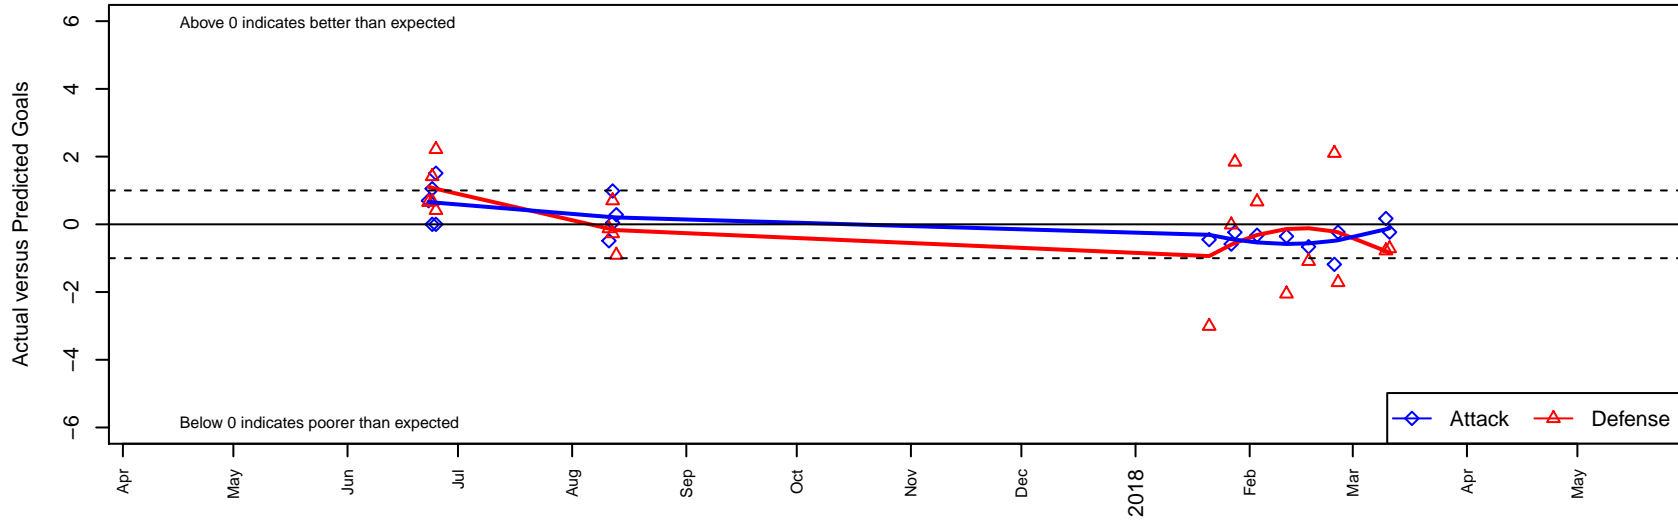

Westside Timbers Copa TS G01

Westside Timbers
 Beaverton, OR
 G01 total strength=1260
 attack=3.33 defense=7.27
 spr league = PTT Win G01 Premier

alt names used:
 Westside Timbers Samba TS G01
 Westside Timbers G01 Samba TS
 WT Copa TS G01 2014
 WT Storm G01

Venues played:
 2017 Clash At the Border Gold/Silver
 2017 Bend Premier Cup Amandine Henry (U17)
 2017 PTT Winter G01 Premier

Westside Timbers Copa TS G01
 Dots are actual minus expected GF (blue circles) and GA (red triangles).
 Blue line is smoothed change in attack strength. Red is smoothed change in defense strength.

**attack and defense variance (black dot)
relative to other teams
and top 10 in region**

**attack and defense rating
relative to others at age
and all opponents in last 13 months**

Performance relative to 13 month average