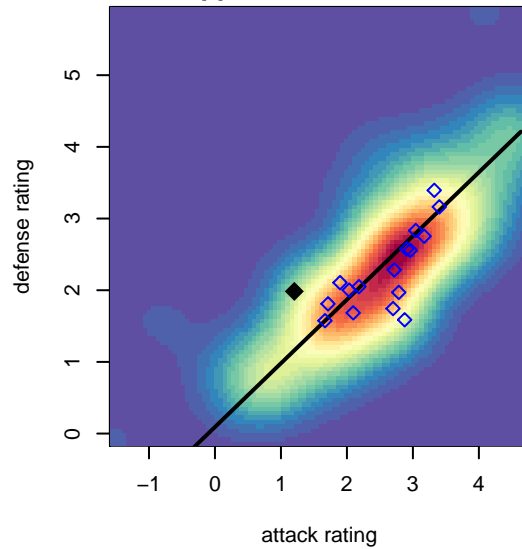

Westside Timbers Copa TS G01

Westside Timbers
 Beaverton, OR
 G01 total strength=1260
 attack=3.33 defense=7.27
 spr league = PTT Win G01 Premier

alt names used:
 Westside Timbers Samba TS G01
 Westside Timbers G01 Samba TS
 WT Copa TS G01 2014
 WT Storm G01

Venues played:
 2017 Clash At the Border Gold/Silver
 2017 Bend Premier Cup Amandine Henry (U17)
 2017 PTT Winter G01 Premier

Westside Timbers Copa TS G01
 Dots are actual minus expected GF (blue circles) and GA (red triangles).
 Blue line is smoothed change in attack strength. Red is smoothed change in defense strength.

**attack and defense variance (black dot)
relative to other teams
and top 10 in region**

**attack and defense rating
relative to others at age
and all opponents in last 13 months**

Performance relative to 13 month average