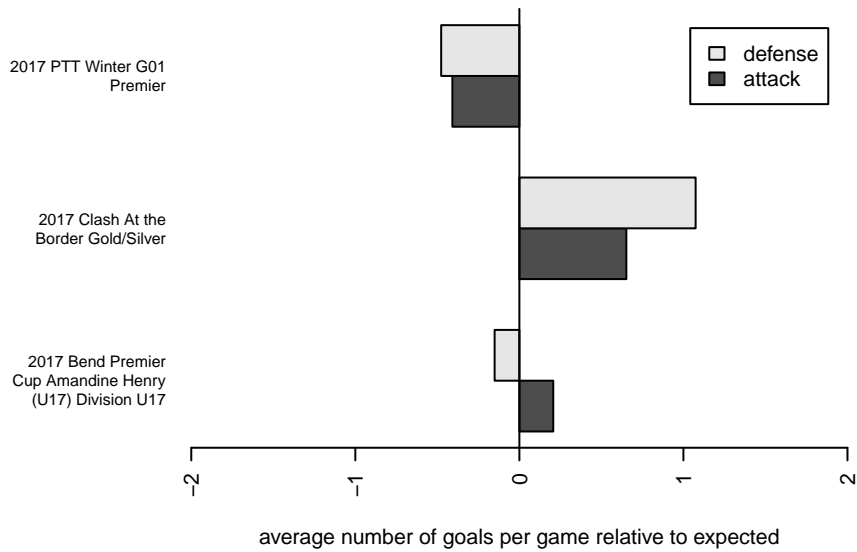

Westside Timbers Copa TS G01

Westside Timbers
 Beaverton, OR
 G01 total strength=1260
 attack=3.33 defense=7.27
 spr league = PTT Win G01 Premier

alt names used:
 Westside Timbers Samba TS G01
 Westside Timbers G01 Samba TS
 WT Copa TS G01 2014
 WT Storm G01

Venues played:
 2017 Clash At the Border Gold/Silver
 2017 Bend Premier Cup Amandine Henry (U17)
 2017 PTT Winter G01 Premier

Westside Timbers Copa TS G01
 Dots are actual minus expected GF (blue circles) and GA (red triangles).
 Blue line is smoothed change in attack strength. Red is smoothed change in defense strength.

**attack and defense variance (black dot)
relative to other teams
and top 10 in region**

**attack and defense rating
relative to others at age
and all opponents in last 13 months**

Performance relative to 13 month average